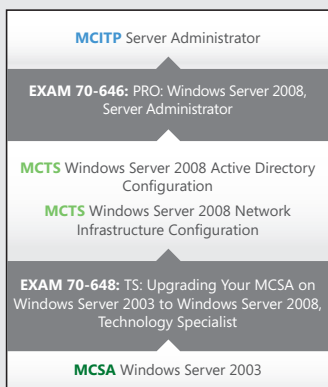

PATHS TO BECOME A MICROSOFT CERTIFIED MASTER (MCM)

PATHS TO BECOME A MICROSOFT CERTIFIED IT PROFESSIONAL (MCITP)

PATHS TO BECOME A MICROSOFT CERTIFIED TECHNOLOGY SPECIALIST (MCTS)

UPGRADE PATHS FROM MCSA WINDOWS SERVER 2003