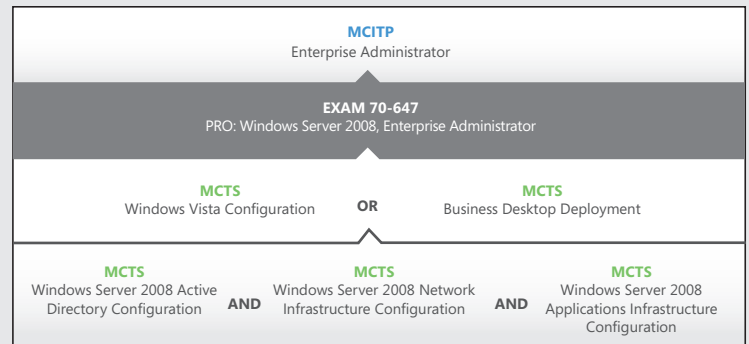

PATHS TO BECOME A MICROSOFT CERTIFIED MASTER (MCM)

PATHS TO BECOME A MICROSOFT CERTIFIED IT PROFESSIONAL (MCITP)

PATHS TO BECOME A MICROSOFT CERTIFIED TECHNOLOGY SPECIALIST (MCTS)

UPGRADE PATHS FROM MCSA WINDOWS SERVER 2003